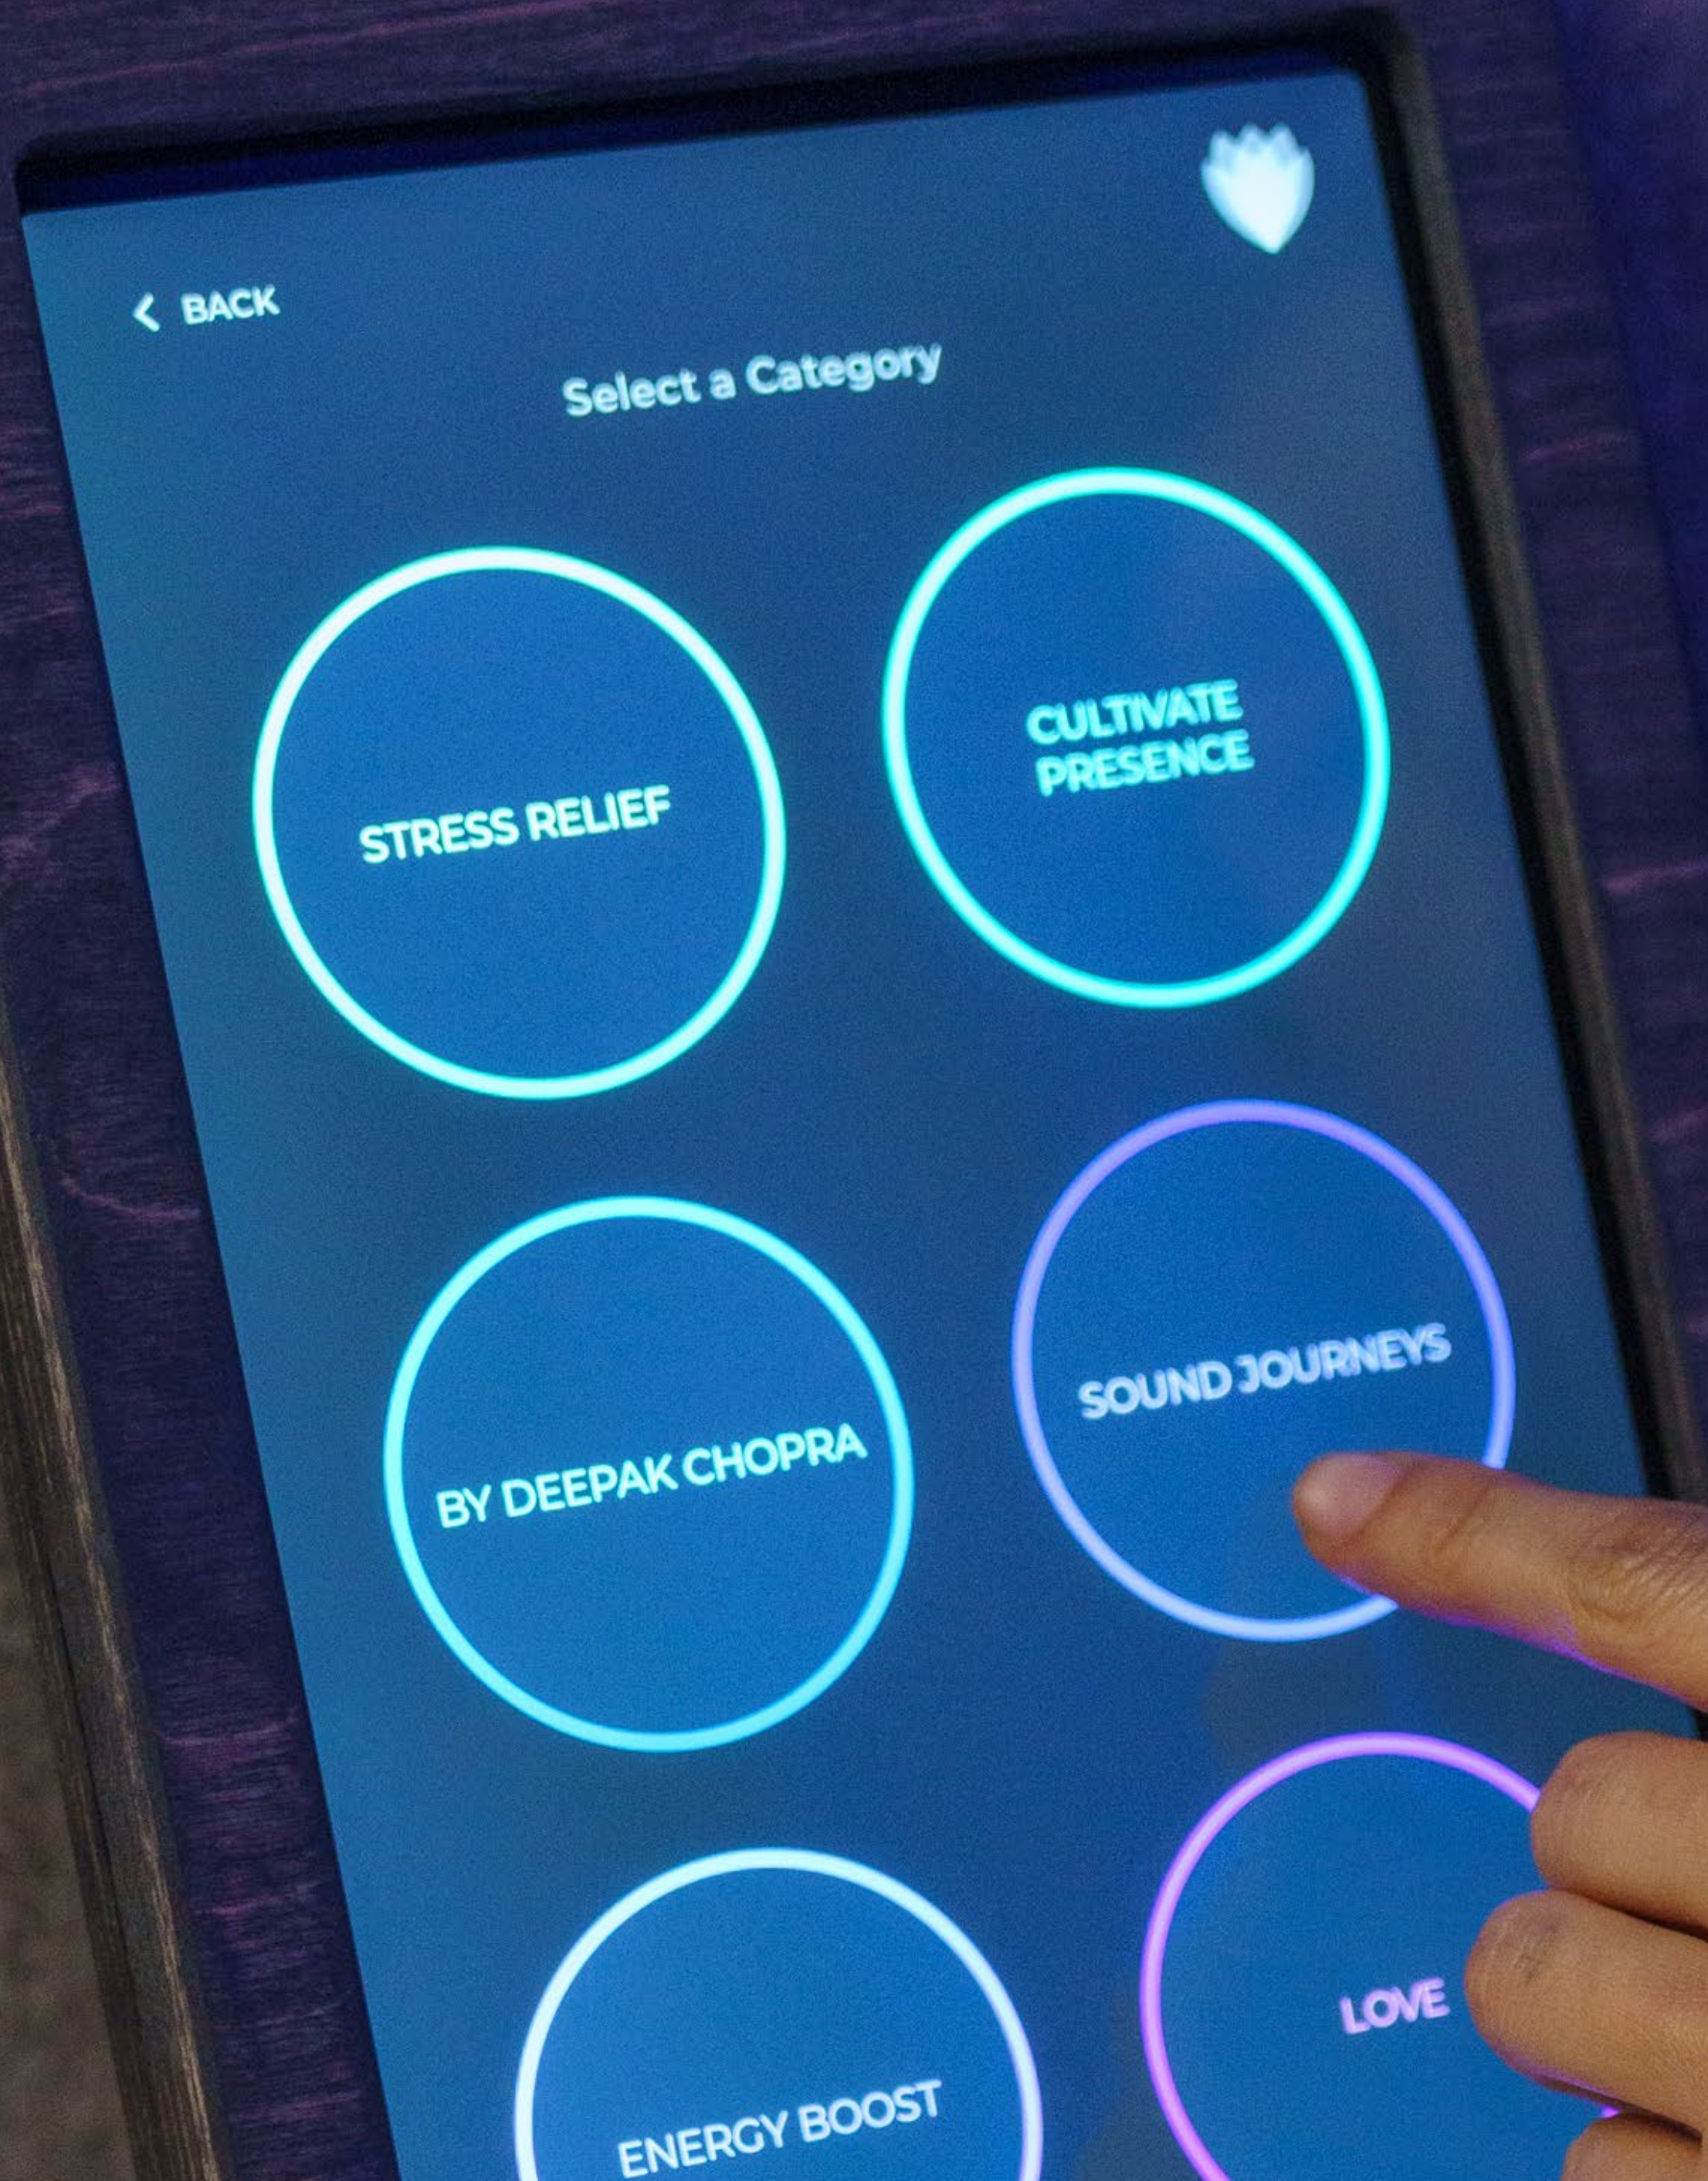

Select from over 25 experiences, including guided meditations, sound journeys, breath work, and music.

[Hear Samples](#)